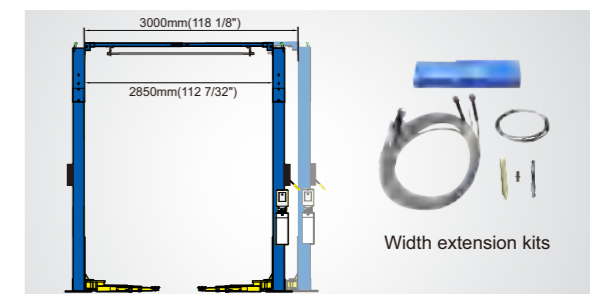

▲ Hydraulic Direct-driven Cylinders.

▲ **SuperAsymmetric** arms allow to load different vehicles in an asymmetric or symmetric configuration.

▲ The stackable rubber pads assembly with 1.5", 2.5", 5" extension adapters.

▲ The optional saddle adapter. Kits No.for light truck:20802.

▲ Optional width extension kits, that can extend the width from 2850mm to 3000mm. Kits No.: 20906

FEATURES

- 4500kg (10,000lbs) capacity.
- Dual hydraulic direct-driven cylinders made on high standard.
- **SuperAsymmetric** to load different vehicles in an asymmetric or symmetric configuration.
- Aero cable used for synchronization.
- Single-point manual safety release mechanism, disengages both columns simultaneously from one side.
- Self-lubricating UHMW Polyethylene sliders.
- Clear-floor design, provide unobstructed floor use.
- Overhead safety shut-off device prevents vehicle damage.
- Stackable rubber pads and 1.5",2.5",5"adapters as standard supply.
- Standard two height settings accommodate varying ceiling heights.
- Toe guards and tool trays come as standard.