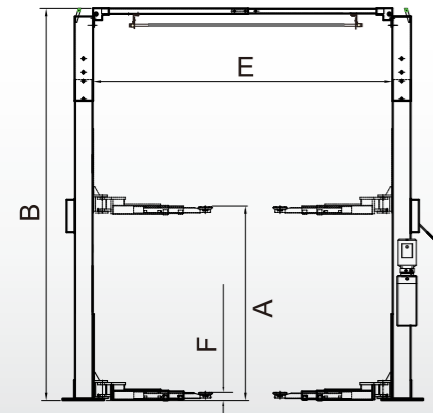

MODEL DP10

Clear floor Direct-driven Two-post Lift

<http://www.peaklift.cn>

MODEL DP10

Clear floor Direct-driven Two-post Lift

PEAK Lift

PEAK Lift Model DP10 Meets The Standards As Prescribed By ANSI/ALI ALCTV-2017 Certification

▲ The optional saddle adapter. Kits No.for light truck:20802.

▲ Optional width extension kits, that can extend the width from 2850mm to 3000mm. Kits No.: 20906

FEATURES

- 4500kg (10,000lbs) capacity.
- Dual hydraulic direct-driven cylinders made on high standard.
- **SuperAsymmetric** to load different vehicles in an asymmetric or symmetric configuration.
- Aero cable used for synchronization.
- Single-point manual safety release mechanism, disengages both columns simultaneously from one side.
- Self-lubricating UHMW Polyethylene sliders.
- Clear-floor design, provide unobstructed floor use.
- Overhead safety shut-off device prevents vehicle damage.
- Stackable rubber pads and 1.5",2.5",5"adapters as standard supply.
- Standard two height settings accommodate varying ceiling heights.
- Toe guards and tool trays come as standard.

▲ Standard two height settings accommodate varying ceiling heights.

SPECIFICATIONS

Model	Style	Lifting Capacity	Lifting Time	A				B		C	D	E	F	Gross Weight	Motor
				Max. Lifting height: (w/o extension adapter)	Max. Lifting height: (w/ extension adapter)	Max. lock height: (w/o extension adapter)	Max. lock height: (w/ extension adapter)	Overall Height: (low setting)	Overall Height: (high setting)						
DP10	Clearfloor Direct-driven	4.5 T (10,000lbs)	57S	1815mm (72 15/32")	2044mm (80 15/32")	1768mm (69 5/8")	1997mm (78 5/8")	3635mm (143 1/8")	3835mm (151")	3428mm (135")	2528mm (99 1/2")	2850mm (112 1/4")	90mm (3 1/2")	745kg (1,642lbs)	3.0HP