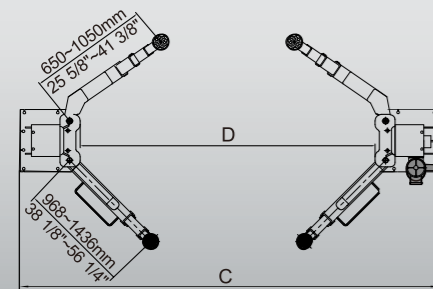

MODEL DP10

Clear floor Direct-driven Two-post Lift

<http://www.peaklift.cn>

MODEL DP10

Clear floor Direct-driven Two-post Lift

PEAK Lift

PEAK Lift Model DP10 Meets The Standards As Prescribed By ANSI/ALI ALCTV-2017 Certification

▲ Hydraulic Direct-driven Cylinders.

▲ **SuperAsymmetric** arms allow to load different vehicles in an asymmetric or symmetric configuration.

▲ The stackable rubber pads assembly with 1.5", 2.5", 5" extension adapters.

▲ The optional saddle adapter. Kits No.for light truck:20802.

▲ Optional width extension kits, that can extend the width from 2850mm to 3000mm. Kits No.: 20906

FEATURES

- 4500kg (10,000lbs) capacity.
- Dual hydraulic direct-driven cylinders made on high standard.
- **SuperAsymmetric** to load different vehicles in an asymmetric or symmetric configuration.
- Aero cable used for synchronization.
- Single-point manual safety release mechanism, disengages both columns simultaneously from one side.
- Self-lubricating UHMW Polyethylene sliders.
- Clear-floor design, provide unobstructed floor use.
- Overhead safety shut-off device prevents vehicle damage.
- Stackable rubber pads and 1.5",2.5",5"adapters as standard supply.
- Standard two height settings accommodate varying ceiling heights.
- Toe guards and tool trays come as standard.

▲ Standard two height settings accommodate varying ceiling heights.

SPECIFICATIONS

Model	Style	Lifting Capacity	Lifting Time	A				B		C	D	E	F	Gross Weight	Motor
				Max. Lifting height: (w/o extension adapter)	Max. Lifting height: (w/ extension adapter)	Max. lock height: (w/o extension adapter)	Max. lock height: (w/ extension adapter)	Overall Height: (low setting)	Overall Height: (high setting)						
DP10	Clearfloor Direct-driven	4.5 T (10,000lbs)	57S	1815mm (72 15/32")	2044mm (80 15/32")	1768mm (69 5/8")	1997mm (78 5/8")	3635mm (143 1/8")	3835mm (151")	3428mm (135")	2528mm (99 1/2")	2850mm (112 1/4")	90mm (3 1/2")	745kg (1,642lbs)	3.0HP