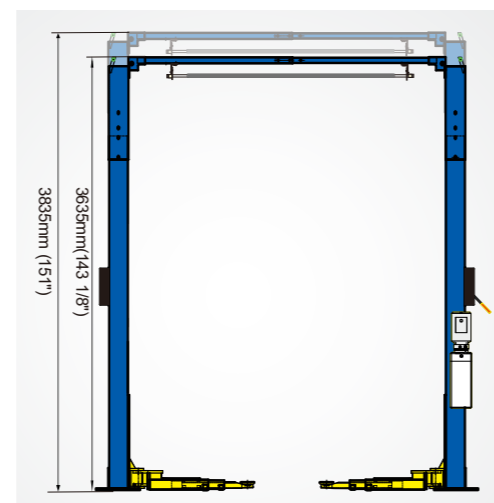

ADVANCE LINE OF TWO POST LIFTS

Model DP10 is our another one of advance line two post lif...Clear floor, more flexible width and high adjustment, advance features.

▲ Single point safety release makes it easier for operators to unlock both columns from one column.

▲ Hydraulic Direct-driven Cylinders.

▲ **SuperAsymmetric** arms allow to load different vehicles in an asymmetric or symmetric configuration.

▲ The stackable rubber pads assembly with 1.5", 2.5", 5" extension adapters.

▲ The optional saddle adapter. Kits No.for light truck:20802.

▲ Optional width extension kits, that can extend the width from 2850mm to 3000mm. Kits No.: 20906

FEATURES

- 4500kg (10,000lbs) capacity.
- Dual hydraulic direct-driven cylinders made on high standard.
- **SuperAsymmetric** to load different vehicles in an asymmetric or symmetric configuration.
- Aero cable used for synchronization.
- Single-point manual safety release mechanism, disengages both columns simultaneously from one side.
- Self-lubricating UHMW Polyethylene sliders.
- Clear-floor design, provide unobstructed floor use.
- Overhead safety shut-off device prevents vehicle damage.
- Stackable rubber pads and 1.5",2.5",5"adapters as standard supply.
- Standard two height settings accommodate varying ceiling heights.
- Toe guards and tool trays come as standard.

▲ Standard two height settings accommodate varying ceiling heights.

SPECIFICATIONS

Model	Style	Lifting Capacity	Lifting Time	A				B		C	D	E	F	Gross Weight	Motor
				Max. Lifting height: (w/o extension adapter)	Max. Lifting height: (w/ extension adapter)	Max. lock height: (w/o extension adapter)	Max. lock height: (w/ extension adapter)	Overall Height: (low setting)	Overall Height: (high setting)						
DP10	Clearfloor Direct-driven	4.5 T (10,000lbs)	57S	1815mm (72 15/32")	2044mm (80 15/32")	1768mm (69 5/8")	1997mm (78 5/8")	3635mm (143 1/8")	3835mm (151")	3428mm (135")	2528mm (99 1/2")	2850mm (112 1/4")	90mm (3 1/2")	745kg (1,642lbs)	3.0HP